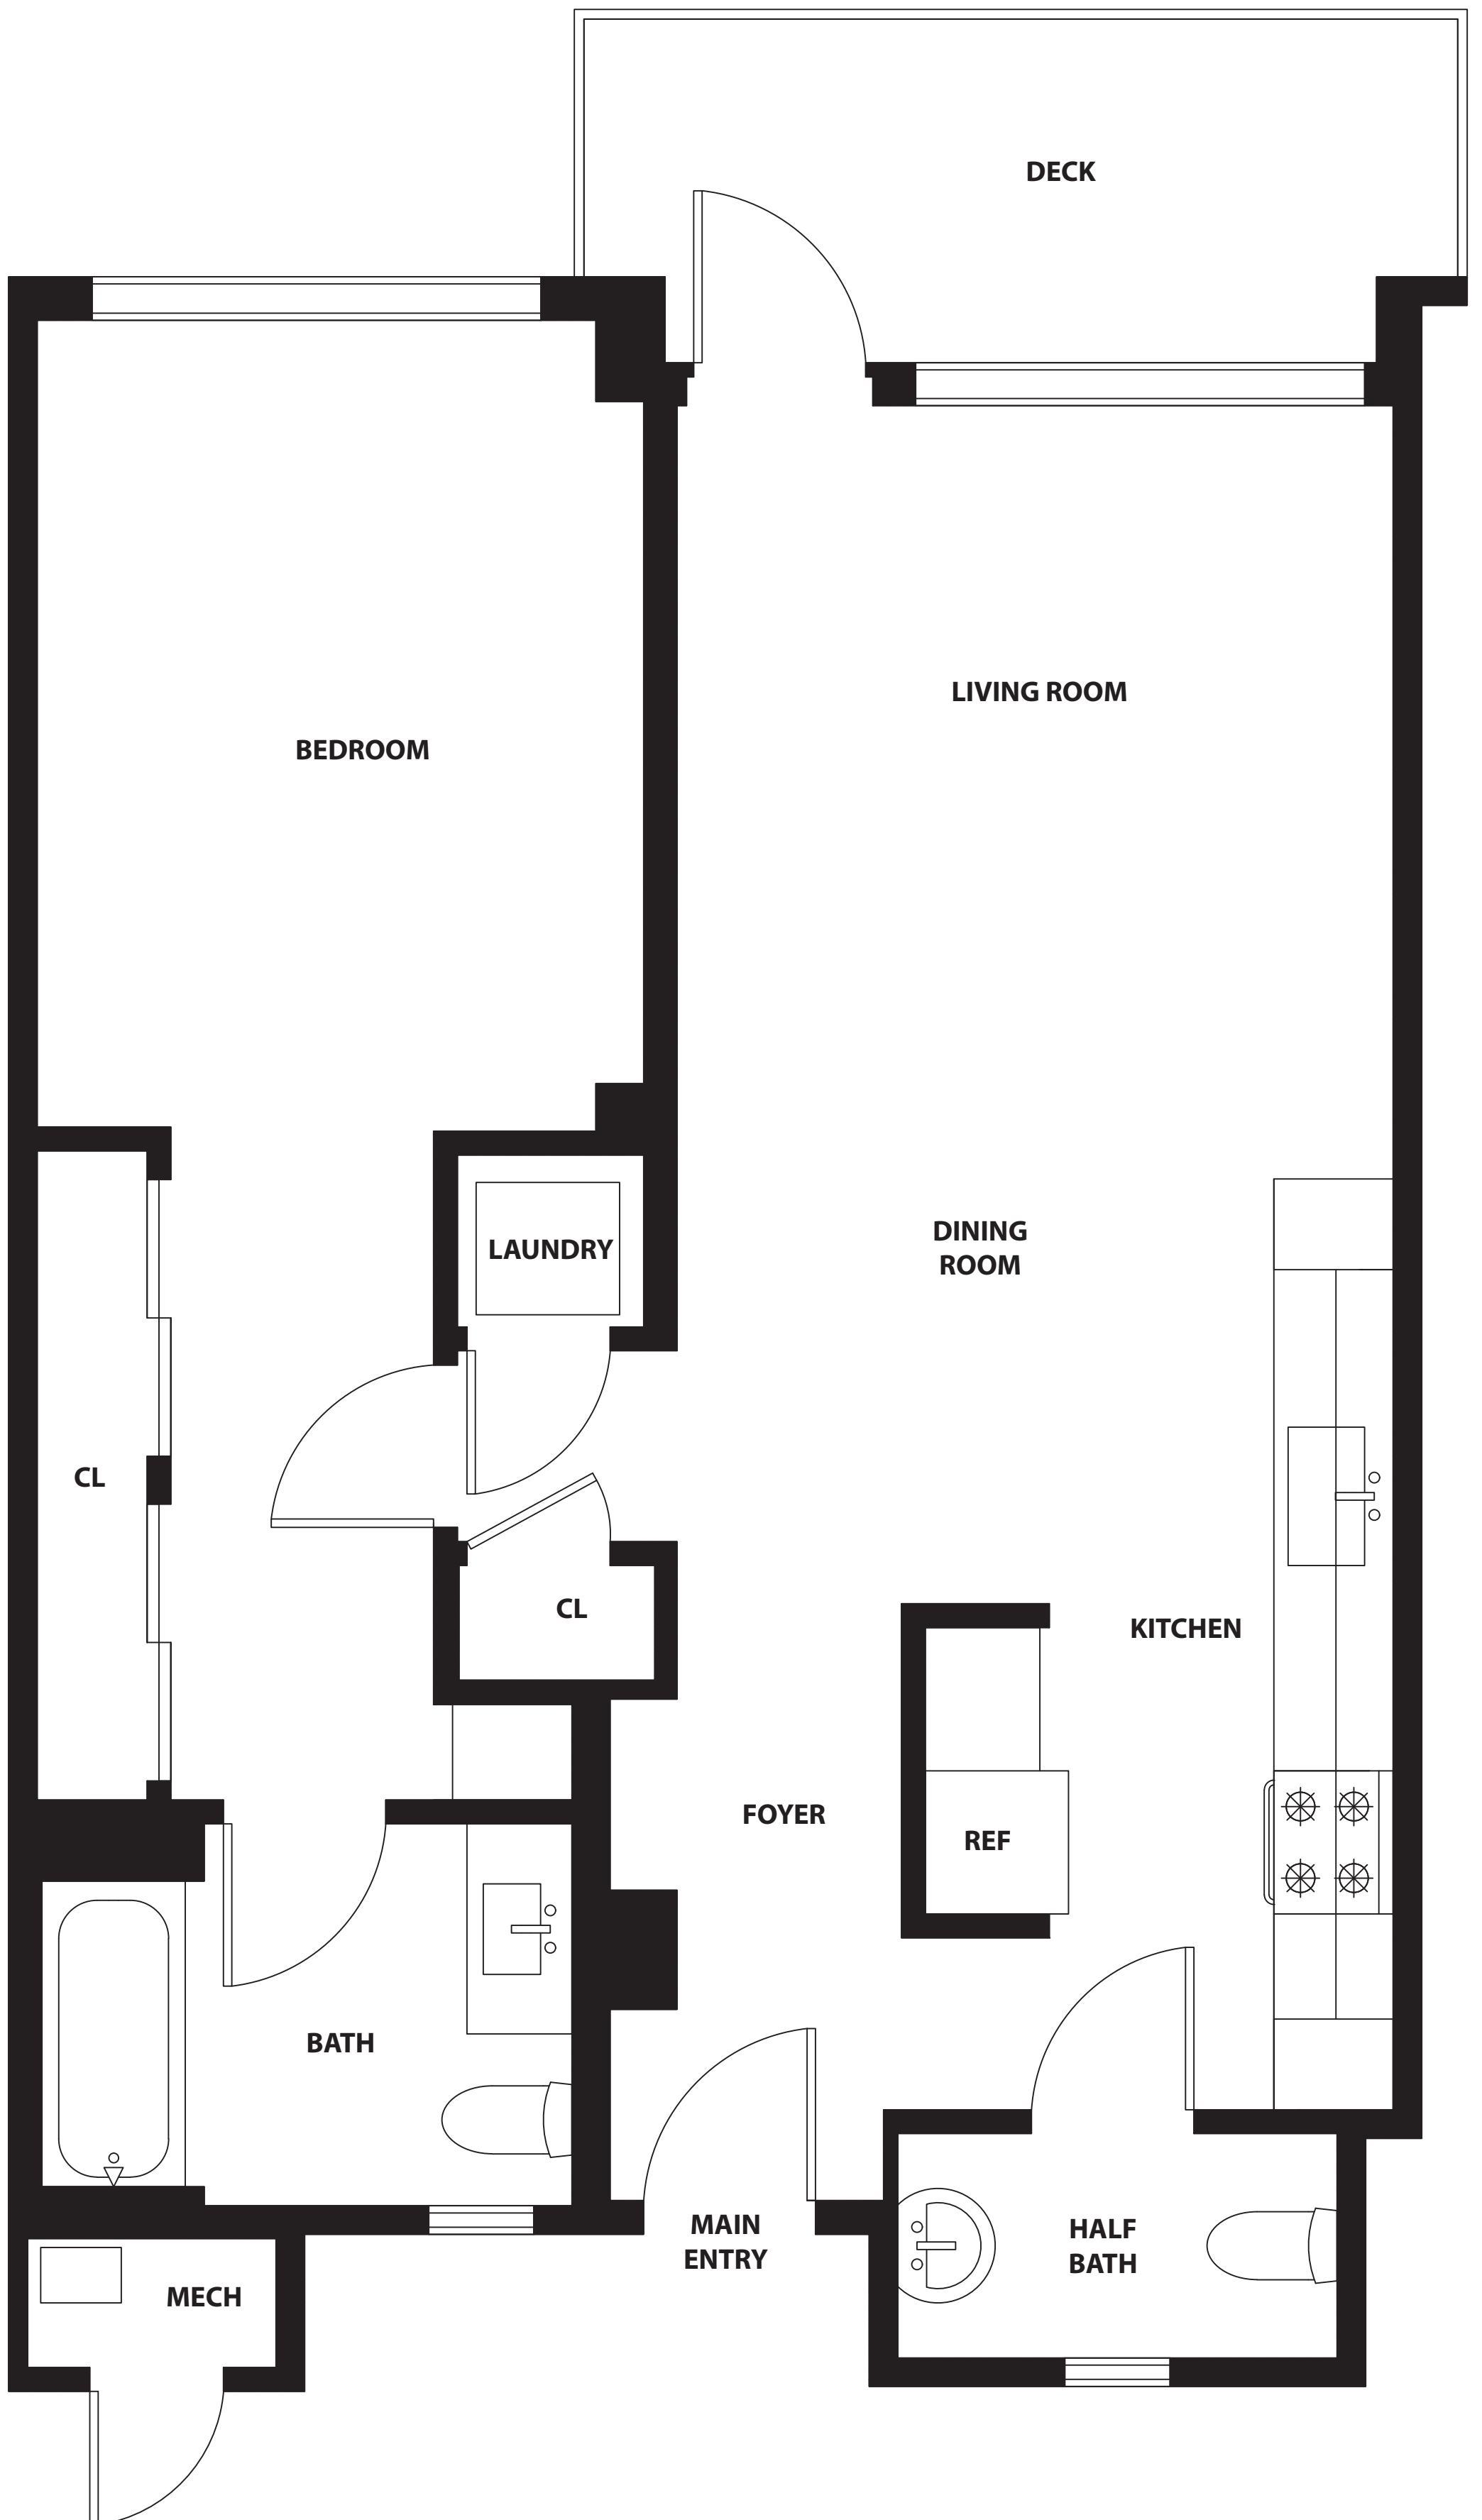

850 MINNESOTA ST #357

SAN FRANCISCO, CALIFORNIA

DISCLAIMER: RENDERING BY OPEN HOMES PHOTOGRAPHY. ALL MEASUREMENTS ARE APPROXIMATE AND MAY NOT BE EXACT. DO NOT RELY ON THE ACCURACY OF THIS FLOOR PLAN WHEN DETERMINING THE PRICE OF A PROPERTY OR MAKING DECISIONS REGARDING BUYING OR SELLING OF PROPERTIES WITHOUT INDEPENDENT VERIFICATION.